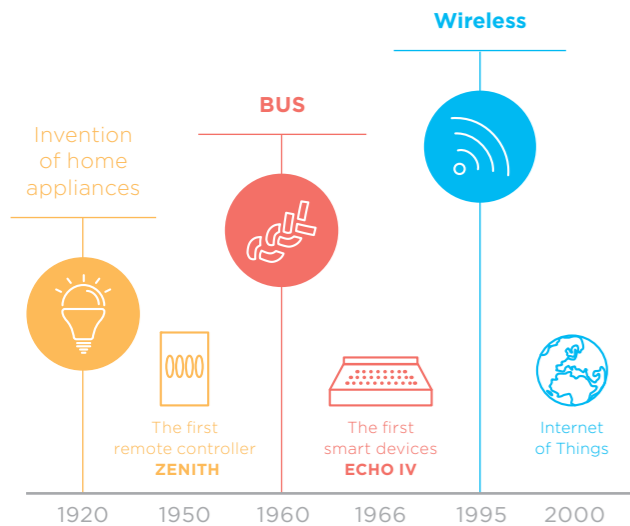

# Introducing iNELS

**Guide to the world of electrical installations. Become inspired and learn what it is really all about.**

Electrical installations are everywhere. They are a part of every building, and every home has at least some modern technology. Anybody can turn the lights on or off or adjust the blinds.

But we wanted to go a step farther. We wanted to create a truly intelligent system. A system that would think for you and save you time, energy and money.

We developed the iNELS - an intelligent wiring and wireless system that can control the whole home, e.g. regulating heat, air-conditioning and recuperation, adjusting roll blinds and shutters, controlling appliances and even the home security system.

# Internet of things

This term includes the concept of connecting appliances, machines, sensors to an existing internet structure. This structure utilizes a specially designed network for small data transfer and low power consumption over long distances. For this concept, we use the Sigfox, LoRa, and NB-IoT networks.