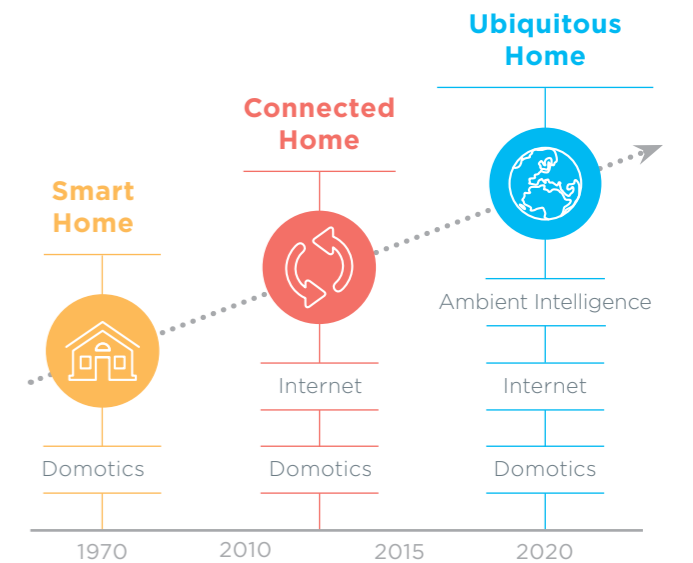

# Introducing iNELS

**Guide to the world of electrical installations. Become inspired and learn what it is really all about.**

Electrical installations are everywhere. They are a part of every building, and every home has at least some modern technology. Anybody can turn the lights on or off or adjust the blinds.

But we wanted to go a step farther. We wanted to create a truly intelligent system. A system that would think for you and save you time, energy and money.

We developed the iNELS - an intelligent wiring and wireless system that can control the whole home, e.g. regulating heat, air-conditioning and recuperation, adjusting roll blinds and shutters, controlling appliances and even the home security system.

# Why Smart Home?

Today, without even realizing it, we are surrounded by an entire series of smart gadgets. From touch phones that we use every day to automobiles, up to home appliances or a modern electrical installation. The smart home therefore does not just function fully automatically, but also economizes, it provides comfort and security and the main thing - it thinks for you!

# Internet of things

This term includes the concept of connecting appliances, machines, sensors to an existing internet structure. This structure utilizes a specially designed network for small data transfer and low power consumption over long distances. For this concept, we use the Sigfox, LoRa, and NB-IoT networks.