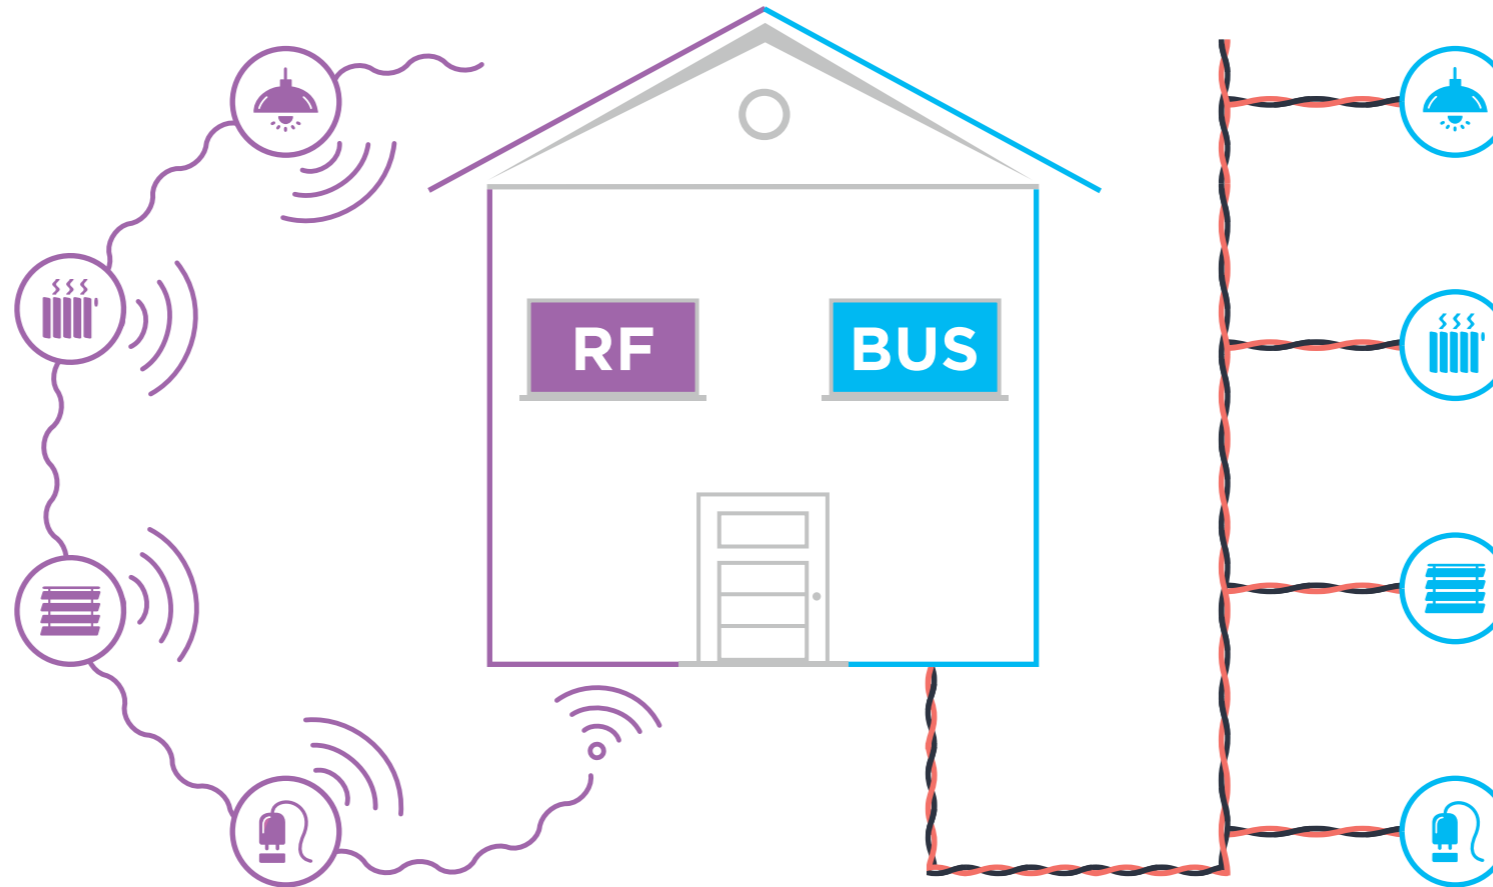

# Internet of things

This term includes the concept of connecting appliances, machines, sensors to an existing internet structure. This structure utilizes a specially designed network for small data transfer and low power consumption over long distances. For this concept, we use the Sigfox, LoRa, and NB-IoT networks.

# Future of the Smart Home

In the spirit of robust development, the ever greater need arises for interconnectivity and the integration of technologies in the home, to enable them to understand and communicate with each other. Today, the smart home is far from being just about controlling lights and heating through your telephone. It is about the connection of all sources so that they ultimately provide the user with the desired comfort and economical return from one's investment.

## BUS (wire) solutions

The iNELS BUS version on the contrary is designed for new constructions of larger homes and villas to large commercial centers. The basis of this smart electrical installation is the communications data cable, i.e. bus, connecting all sensors, controllers and performance units in the house, which is terminated in the central unit in the switchboard. The advantage of the BUS version is not only in the amount of functions that it brings, but also the option of integrating third-party devices: video cameras, kitchen appliances, solar systems, photo voltaic systems, energy management and much more.