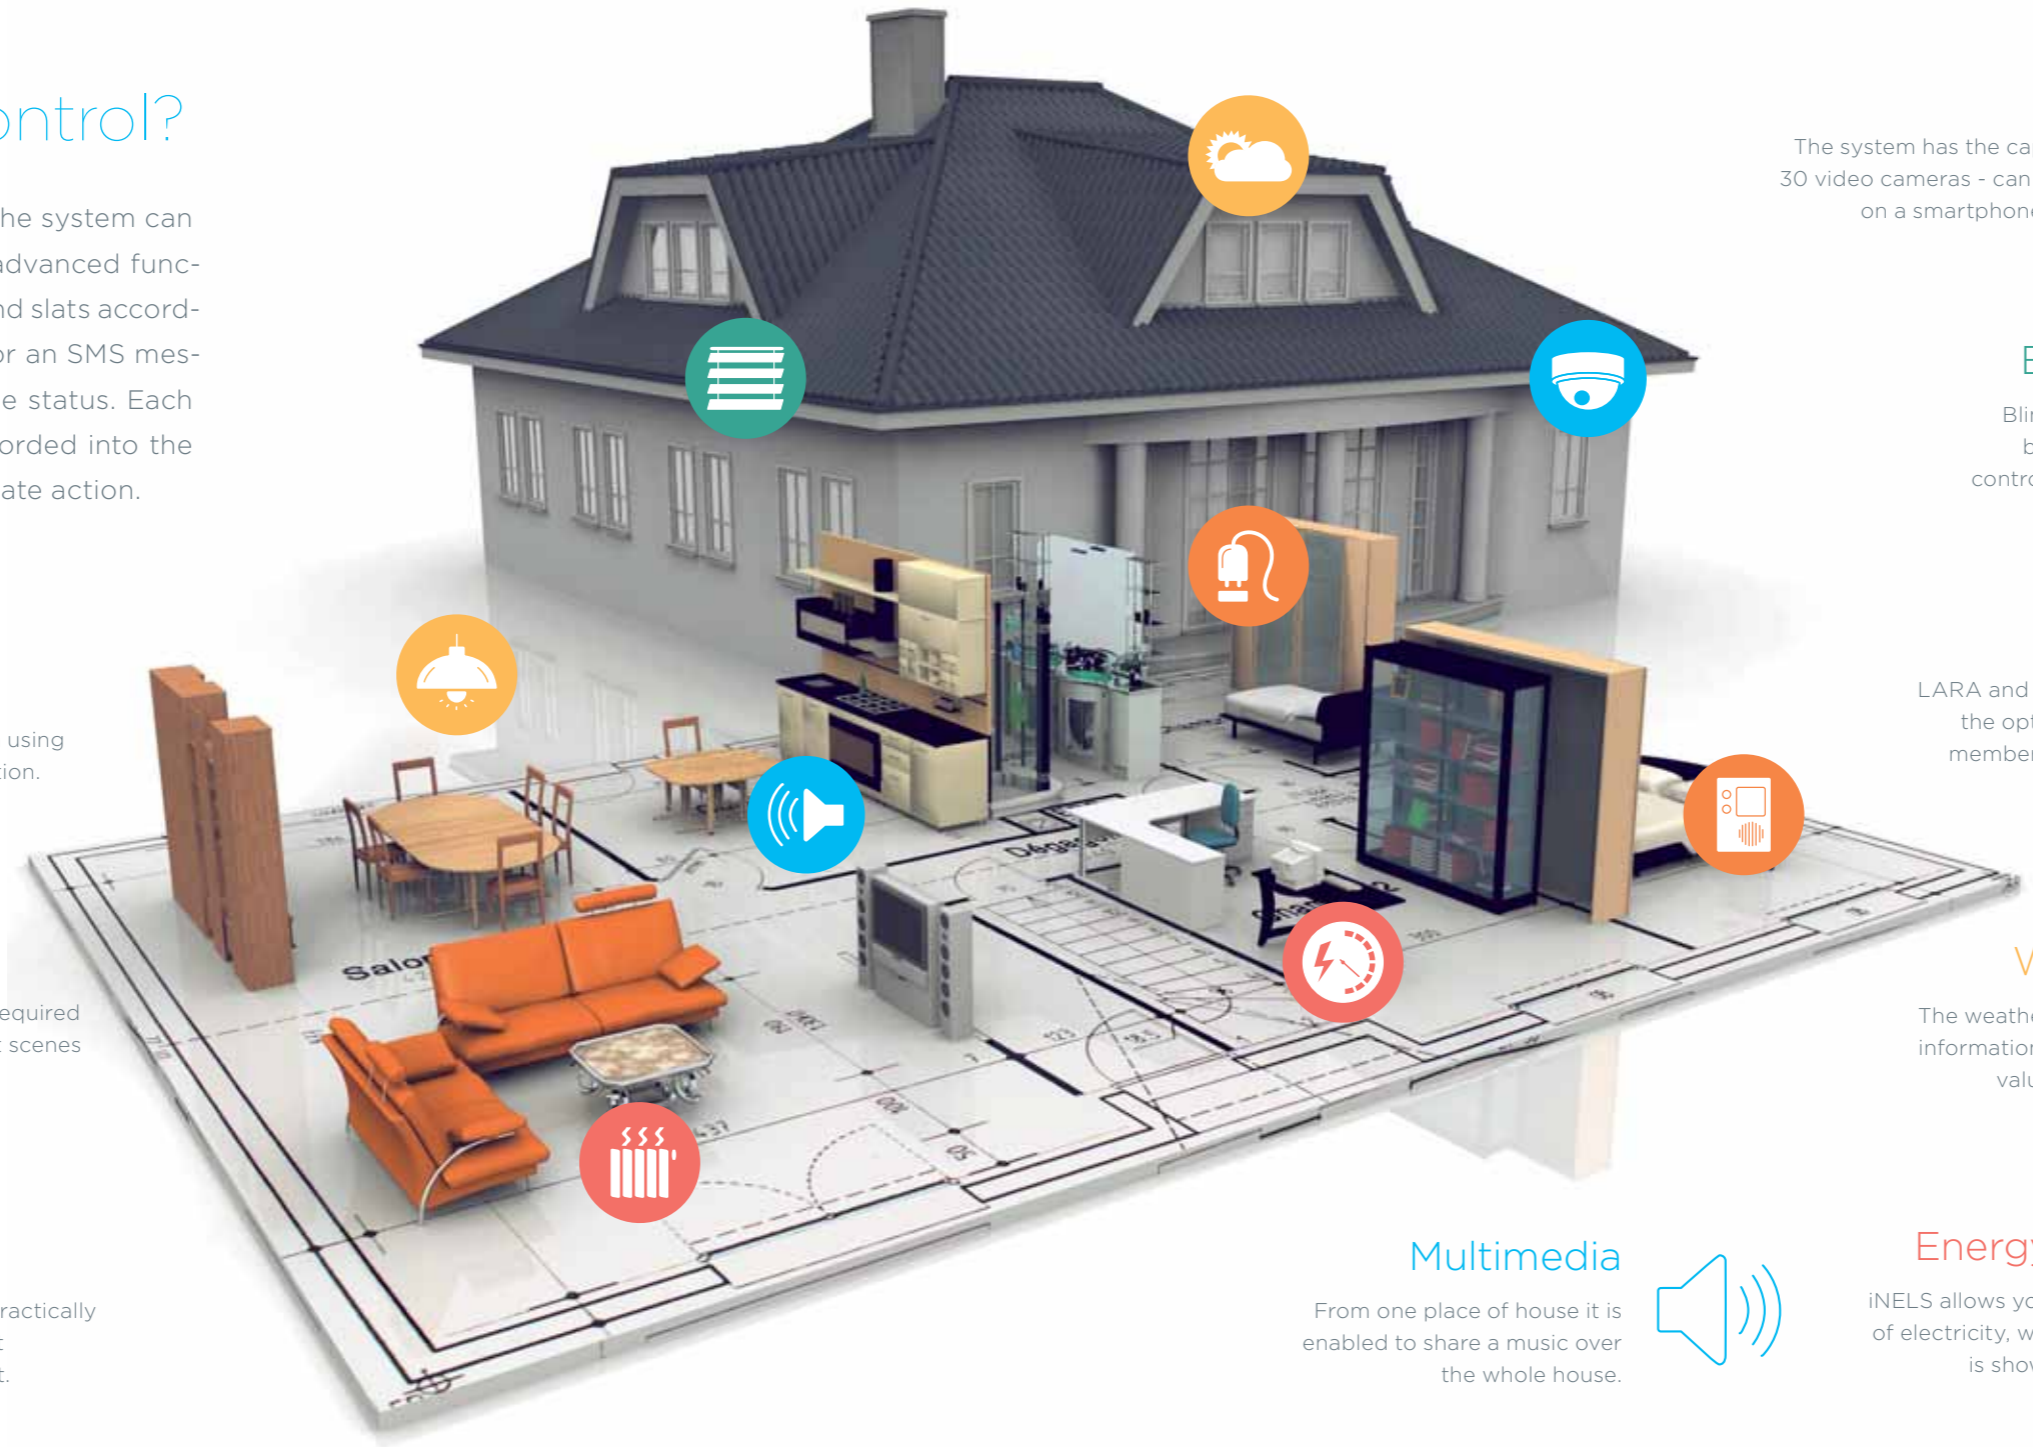

 **Wireless**       **BUS (wire)**

Heating	●	●
Roll shutters, blinds	●	●
Dimming the lighting	●	●
Switching appliances	●	●
Measuring energy	●	●
Detectors	●	●
Video cameras	●	●
Video door-phone	●	●
Alarm	●	●
HVAC		●
Kitchen appliances		●
Weather station	●	●
LARA Radio/Intercom	●	●
Access system	●	●
GRMS		●
iNELS touch panel	●	●

 Heating	 Roll shutters, blinds	 Dimming the lighting	 Switching appliances
 Measuring energy	 Detectors	 Video cameras	 Video door-phone
 Alarm	 HVAC	 Kitchen appliances	 Weather station
 LARA Radio/Intercom	 Access system	 GRMS - Guest room management system	 iTP - iNELS touch panel

**Switching**  
You can switch on or off practically any electric appliance that is connected to the socket.

**Video camera**  
The system has the capacity for connecting up to 30 video cameras - can be watched in applications on a smartphone or tablet, and even on TV.

**Weather station**  
The weather station not only provides information, but also allows measured values to be used for control of functions in the home.

**Multimedia**  
From one place of house it is enabled to share a music over the whole house.