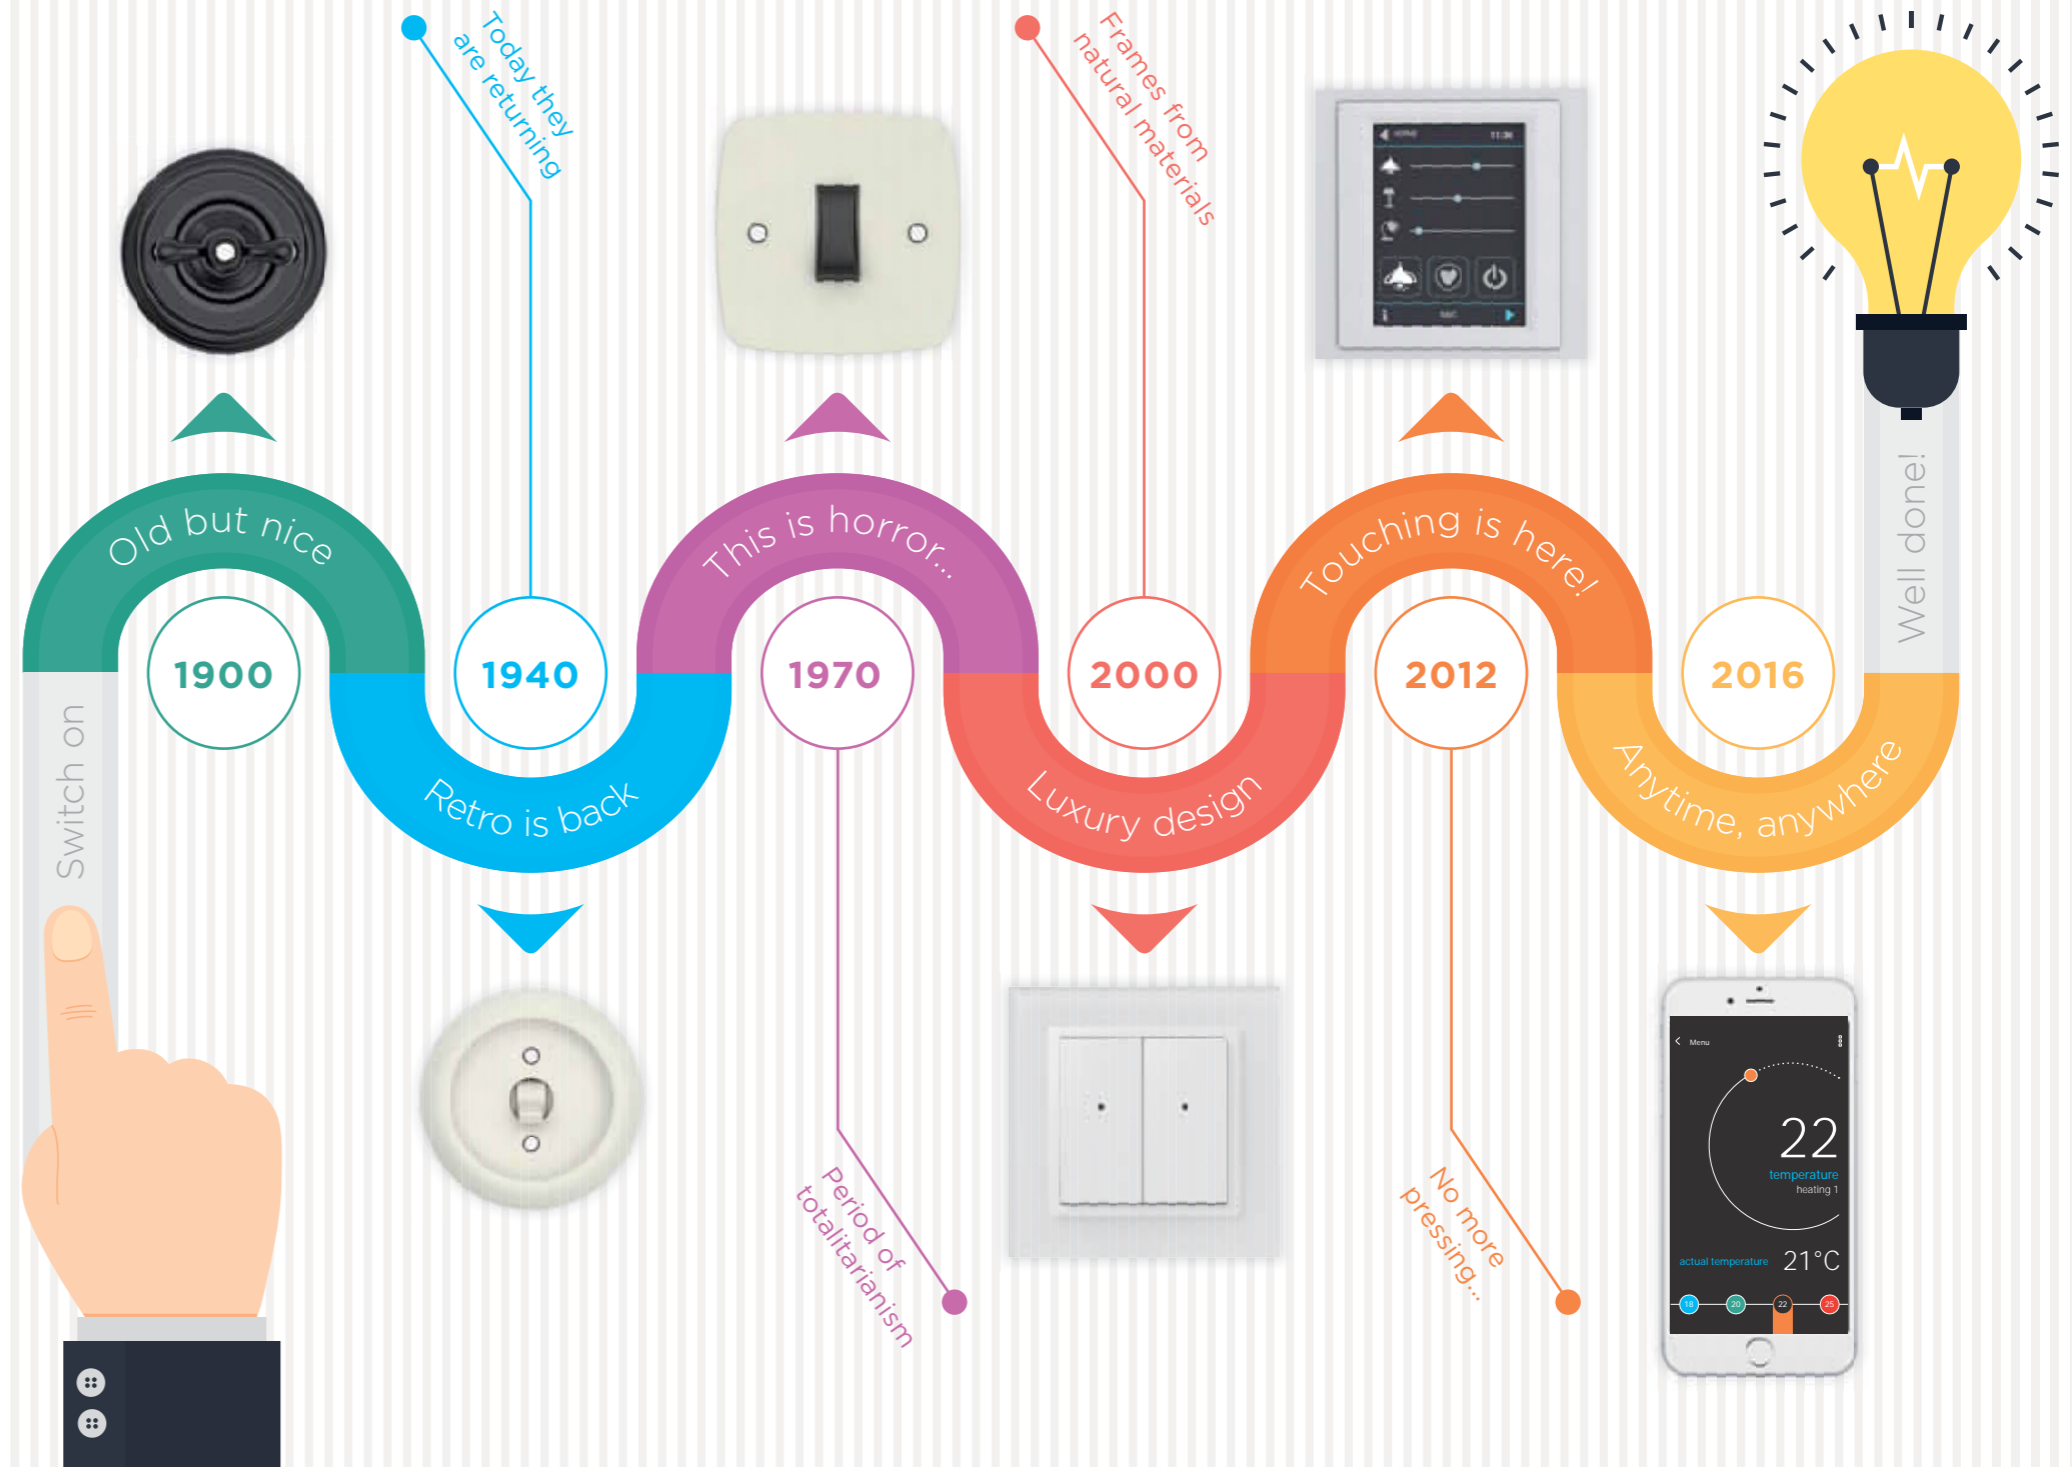

# Internet of things

This term includes the concept of connecting appliances, machines, sensors to an existing internet structure. This structure utilizes a specially designed network for small data transfer and low power consumption over long distances. For this concept, we use the Sigfox, LoRa, and NB-IoT networks.

# Smart Home users

The Smart Home phenomenon has undergone unseen development just like automobiles, computers, telephones and electronics in general. This appears in materials and technologies that are used to build today's homes. This growth will be even more dynamic as we approach the year 2020.

# Future of the Smart Home

In the spirit of robust development, the ever greater need arises for interconnectivity and the integration of technologies in the home, to enable them to understand and communicate with each other. Today, the smart home is far from being just about controlling lights and heating through your telephone. It is about the connection of all sources so that they ultimately provide the user with the desired comfort and economical return from one's investment.

# Evolution of the switching

The switch – as we know it – has not seen many changes since its invention at the end of the 19th century. We still use it in its many forms today. Its size has remained practically the same, but in the Smart Home, power contacts have been replaced with buttons with low upstroke and safe voltage. Contacts and pressing have been replaced by a capacitive pad or touch display.