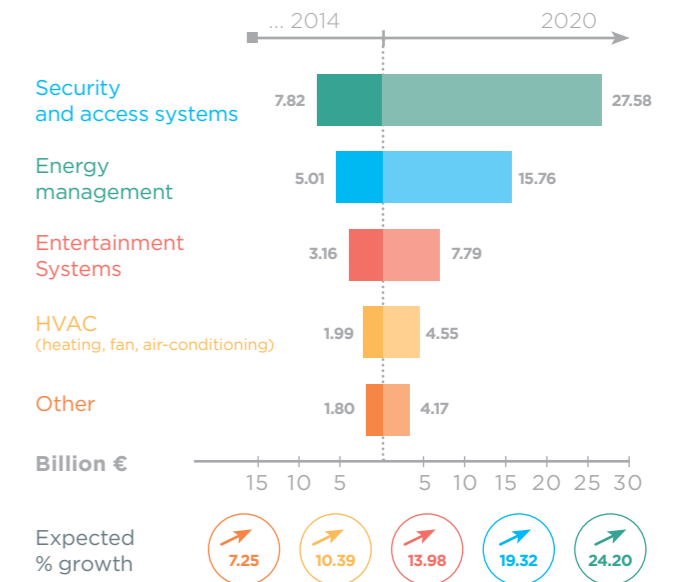

Future of the Smart Home

In the spirit of robust development, the ever greater need arises for interconnectivity and the integration of technologies in the home, to enable them to understand and communicate with each other. Today, the smart home is far from being just about controlling lights and heating through your telephone. It is about the connection of all sources so that they ultimately provide the user with the desired comfort and economical return from one's investment.